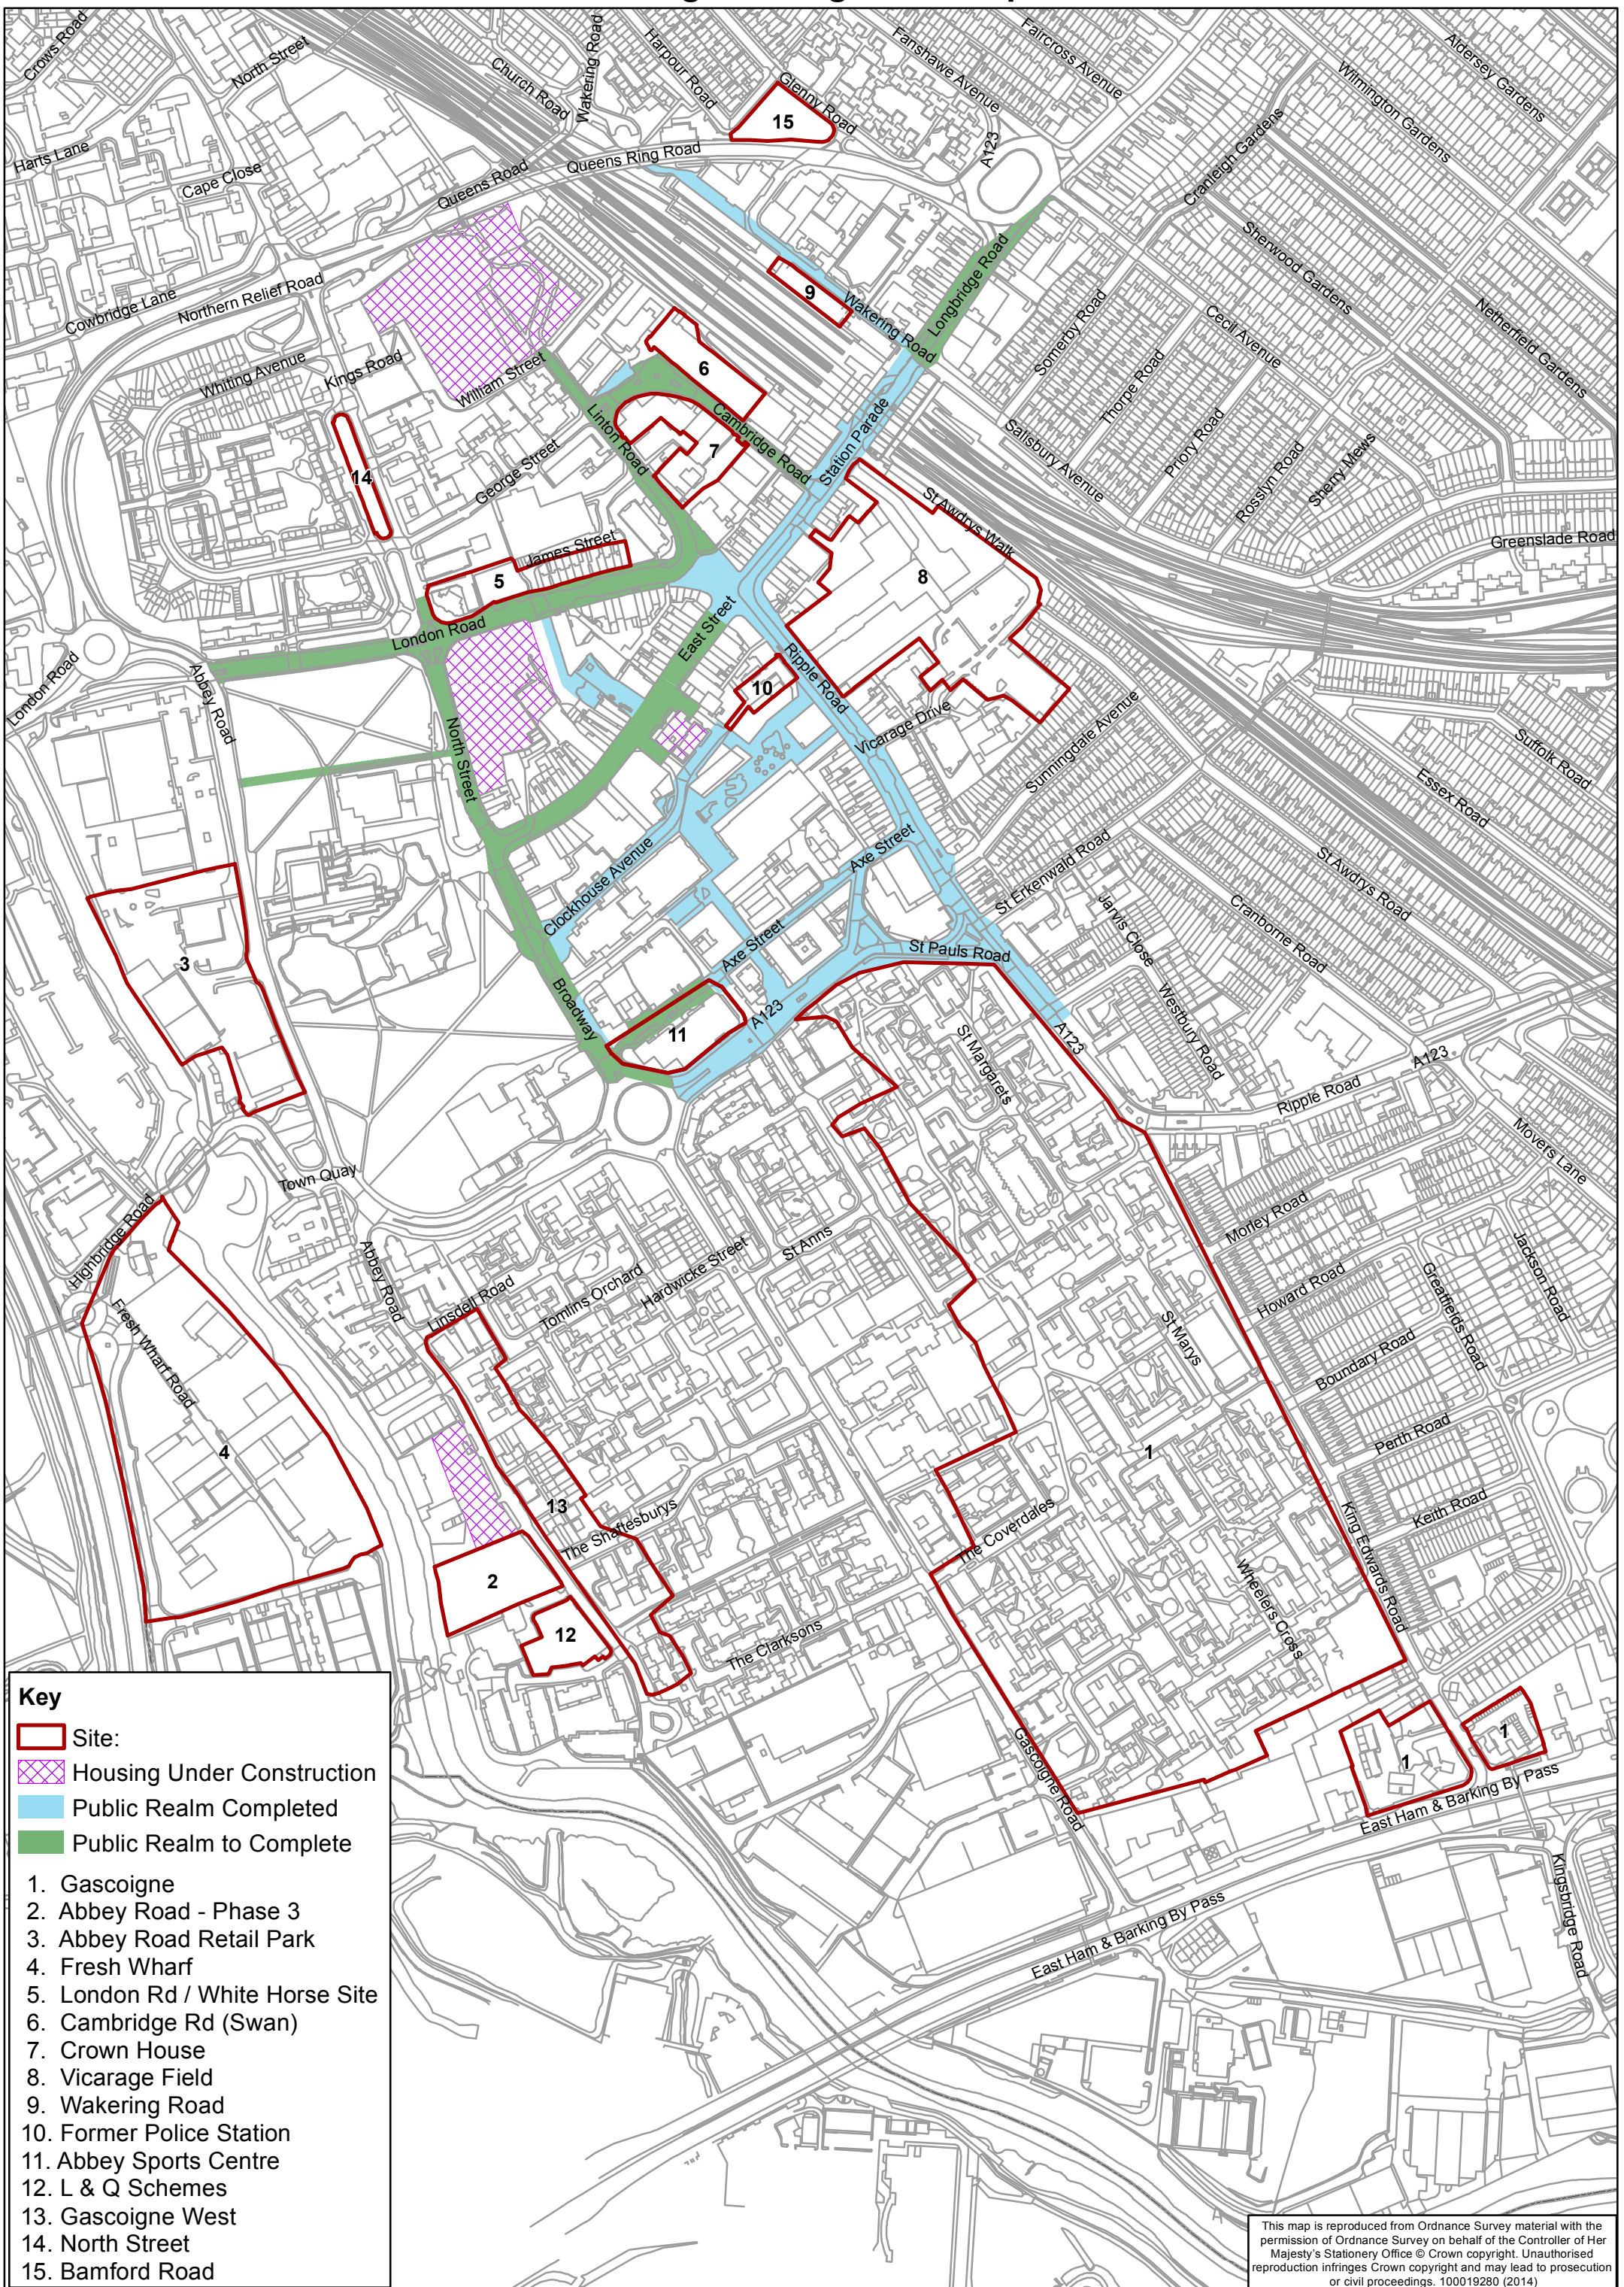

Barking Housing Zone Proposal

- Key**
- Site:
 - Housing Under Construction
 - Public Realm Completed
 - Public Realm to Complete
1. Gascoigne
 2. Abbey Road - Phase 3
 3. Abbey Road Retail Park
 4. Fresh Wharf
 5. London Rd / White Horse Site
 6. Cambridge Rd (Swan)
 7. Crown House
 8. Vicarage Field
 9. Wakering Road
 10. Former Police Station
 11. Abbey Sports Centre
 12. L & Q Schemes
 13. Gascoigne West
 14. North Street
 15. Bamford Road

This map is reproduced from Ordnance Survey material with the permission of Ordnance Survey on behalf of the Controller of Her Majesty's Stationery Office © Crown copyright. Unauthorised reproduction infringes Crown copyright and may lead to prosecution or civil proceedings. 100019280 (2014)